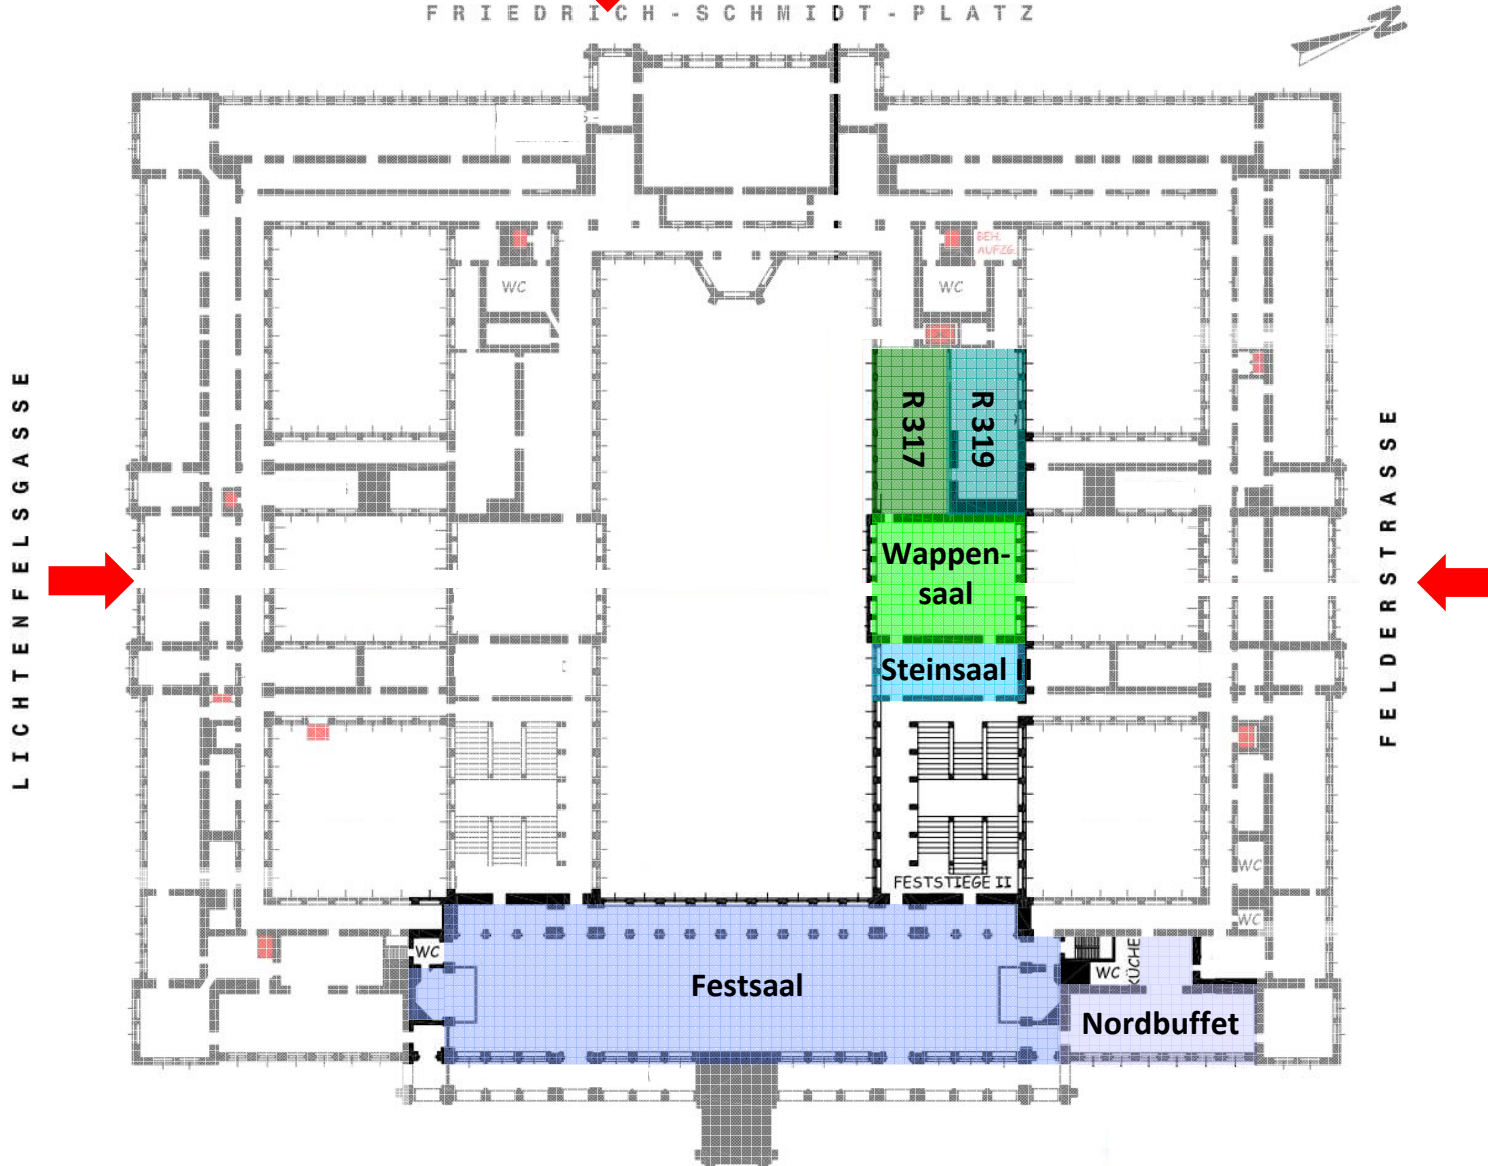

1st FLOOR PLAN – City Hall

FRIEDRICH - SCHMIDT - PLATZ

R 317

- Coffee Area
- Exhibitors Area

R 319

- Sessions

Wappensaal

- Sessions
- Poster

Steinsaal II

- Round Tables
- Training
- Workshops
- Presentation

Festsaal

- Opening
- Key Note Speeches
- Sessions
- Coffee Area
- Exhibitors Area

Nordbuffet

- Tutorial
- Workshops
- Round Tables
- Coffee Area